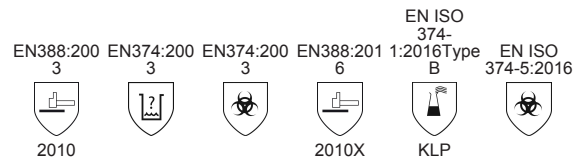

AlphaTec® 87-370 (ex VersaTouch®)

Chemical & Liquid Protection

Natural Rubber Latex

Splash

IDEAL APPLICATIONS

- Chemical handling
- Detergents and cleaning liquids
- Janitorial use

PRIMARY INDUSTRIES

STANDARDS AND CERTIFICATIONS

CATEGORY III

EXTRA FEATURES

Resistant and flexible, very comfortable.

DESCRIPTION

- Natural rubber latex unsupported glove, flock lined 100% cotton for a better comfort.
- Long cuff for extra protection. Beaded cuff for tear resistance and easy donning.
- High resistance to water based chemicals.
- Roughened finish for excellent grip in damp conditions.
- Tough general purpose natural rubber latex glove.

PRODUCT DETAILS

Coating material	Natural rubber latex
Liner material	Flocked
Grip design	Rough Finish
Cuff style	Rolled beaded
Colour	Orange
AQL	0.65
EN Sizes	6.5,7.5,8.5,9.5
Length (mm)	325
Packaging	12 pairs in a bag; 12 bags in a carton