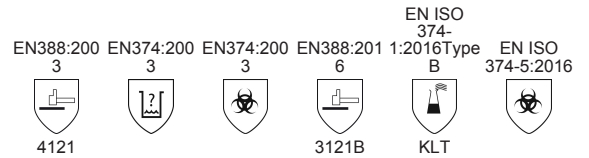

PRIMARY INDUSTRIES

STANDARDS AND CERTIFICATIONS

CATEGORY III

EXTRA FEATURES

Print date 28-05-2019

Ansell Healthcare Europe N.V. (European Head Office)

Riverside Business Park, Block J

Boulevard International 55, 1070 Brussels, Belgium

Tel. +32 (0) 2 528 74 00 • Fax +32 (0) 2 528 74 01 • Fax Customer Service +32 (0) 2 528 74 03

<http://www.ansell.eu> • E-mail info@ansell.eu